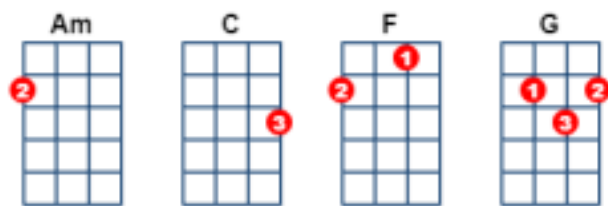

Stand By Me key: of C. Artist: Ben E King

Intro C //// C ///

c When The Night Has Come, Am And The Land Is Dark
And The F Moon Is The G Only Light We'll c See

c No I Won't Be Afraid No I Am Won't Be Afraid
Just As F Long As You G Stand, Stand By c Me

Chorus

c So Darling Darling, Stand By Me Oh
Am Stand By Me Oh F Stand, G Stand By Me,
c Stand By Me

c If The Sky That We Look Upon, Am Should Tumble And Fall
Or The F Mountain Should G Crumble To The c Sea